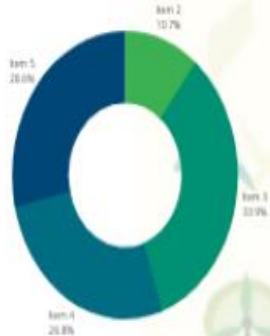

EFFI CYCLE SEASON 13

POWER ENHANCEMENT - DRIVE THE FUTURE

EFFICYCLE 2022

Season 13

THE POWER ENHANCEMENT SEASON

Introducing a 4-wheel Electric Vehicle Category

EFFI - QUE : A BIO HYBRID

Registration Deadline
15th May, 2022